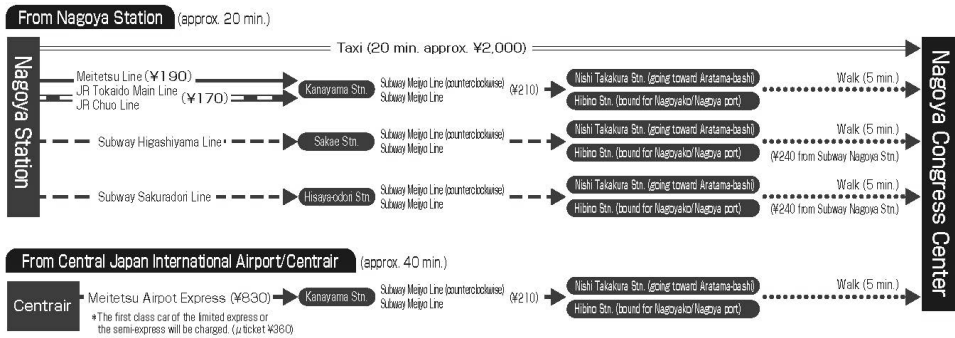

*The nearest stations are “Hibino Station” (Exit 1) on the Meiko Subway Line and “Nishi Takakura Station” (Exit 2) on the Meijo Subway Line. “Hibino Station” is recommended. For more information, please refer to the website(QR code is shown right) of the Nagoya Congress Center.

*Dining/Sightseeing information is here: