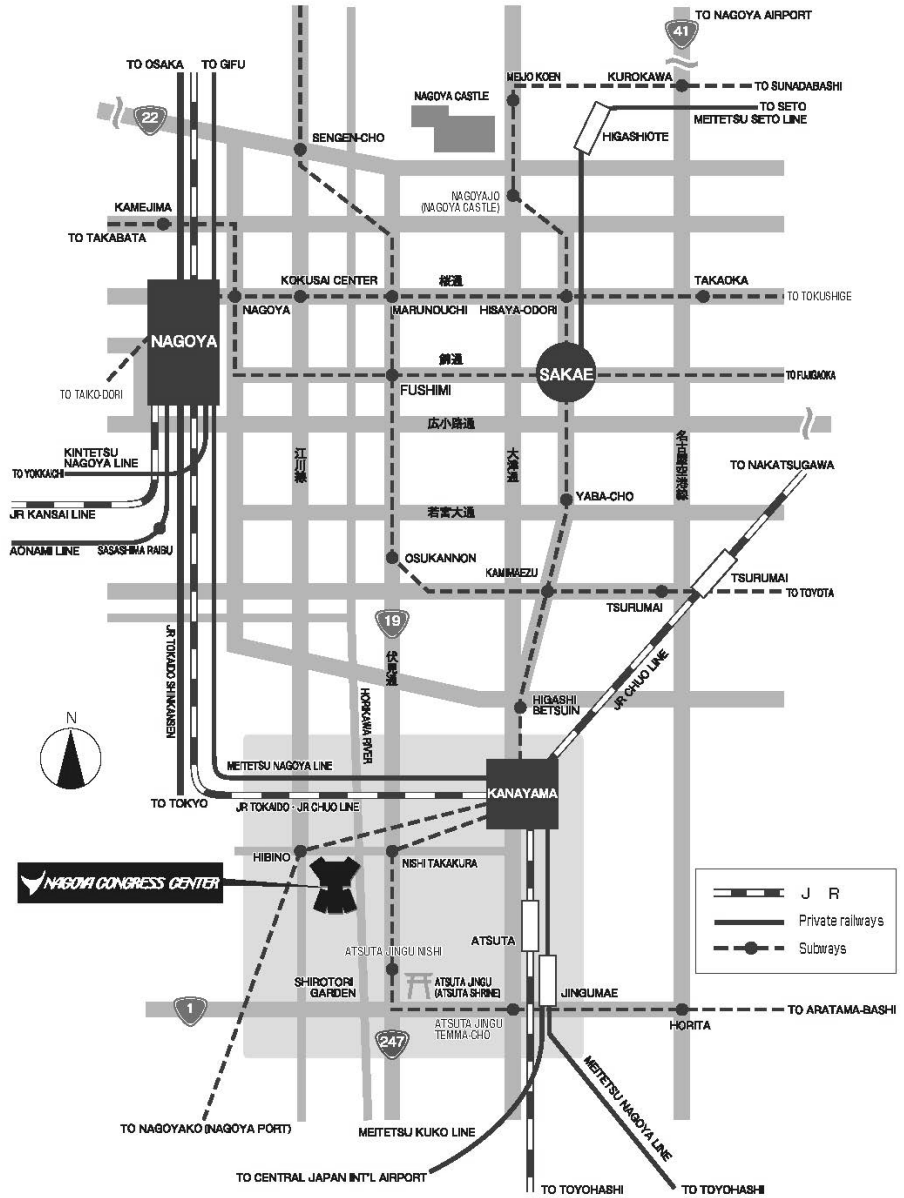

# Access Information

\*From Nagoya Airport (Komaki), please take a direct bus bound for Nagoya Station

\*The nearest stations are “Hibino Station” (Exit 1) on the Meiko Subway Line and “Nishi Takakura Station” (Exit 2) on the Meijo Subway Line. “Hibino Station” is recommended. For more information, please refer to the website(QR code is shown right) of the Nagoya Congress Center.

\*Dining/Sightseeing information is here: